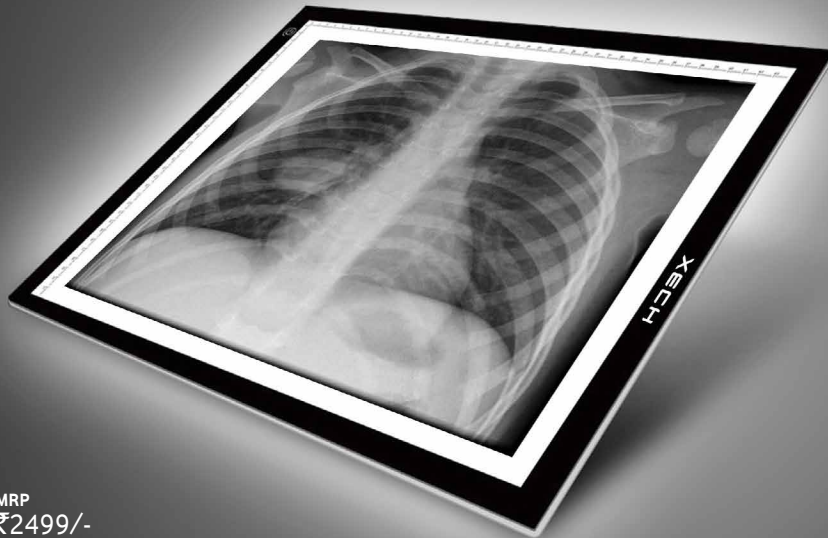

- Charge Phones, Laptops and Macbook at the Fastest Speed

- Charge and Transfer Data to 3 Devices Simultaneously

- Auto Stop Technology

MRP
₹1499/-

XECH X-Board

- Power: 6.4W
- Brightness: 3 Levels
- Torch/Emergency Light: Yes
- Surface: Anti-dazzling
- Material: Acrylic

- View X-Ray Films

- Backlit Drawing Board

- Portable and Handy

MRP
₹2499/-

XECH Digital Photo Frame 7" & 10"

- Panel Resolution: 800 x 480 (Digital Panel) for 7"
- Panel Resolution: 1024 x 600 (Digital Panel) for 10"
- Onboard Memory: 1GB
- Card Slots: SD & MMC

- Slideshow

- Video

- Music

- Alarm Clock Mode

MRP
₹4999/- (For 7" Size)

MRP
₹8999/- (For 10" Size)

XECH Ergonomic Mouse

- Battery Type: 2 X AAA Battery
- Function: Wireless Mouse
- Number of Buttons: 6
- Sensor: Optical