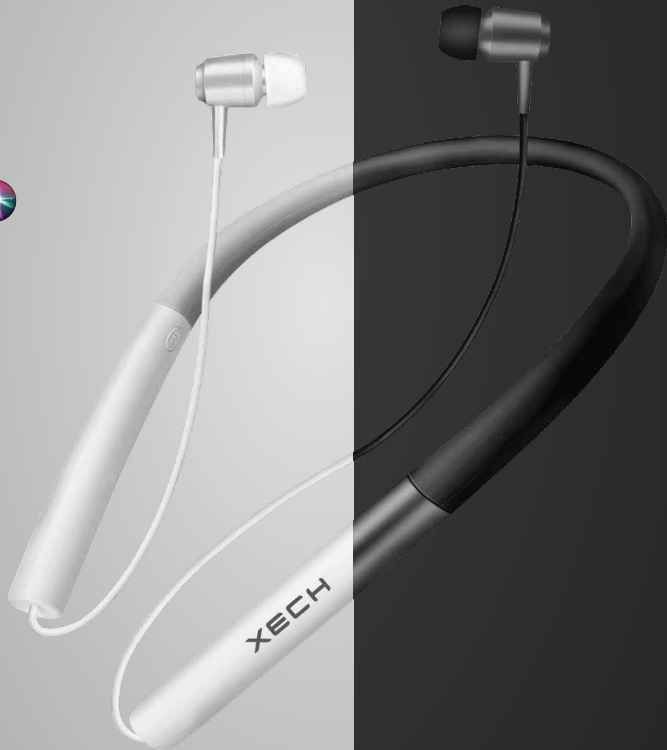

Optimized for

- Doubles as Power Bank

- Micro, Type-C & Lightning Pins

- 60 Hours Call Duration

MRP
₹4999/-

XECH SpeakerPods XL

- Bluetooth Version: V5.0 + EDR
- Software Support:
 - Advanced Audio Distribution Profile (A2DP)
 - Audio/Video Remote Control Profile (AVRCP)
 - Hands Free Protocol (HFP)
 - Headset Profile (HSP)
- Operation Range: Up to 10 meters (33 feet)
- Headset Playtime (Maximum Volume): Approx. 4 Hours
- Speaker Playtime (Maximum Volume): Approx. 4 Hours
- Headset Standby Time: Approx. 100hrs

Optimized for

- Dual Ear Mode

- Speaker Mode

- Three-way Calling

MRP
₹8999/-

Xech A6

- Bluetooth Version: 5.0
- Software Support:
 - Advanced Audio Distribution Profile (A2DP)
 - Audio/Video Remote Control Profile (AVRCP)
 - Hands Free Protocol (HFP)
 - Headset Profile (HSP)
- Operation Range: Up to 10 Meters (33 Feet)
- Play Time: Approx. 5 Hours
- Standby Time: Approx. 200 Hours

Optimized for

- In Ear Design

- Rechargeable Battery

MRP
₹1999/-

XECH Athos

- Bluetooth Version: 5.0
- Software Support:
 - Advanced Audio Distribution Profile (A2DP)
 - Audio/Video Remote Control Profile (AVRCP)
 - Hands Free Protocol (HFP)
 - Headset Profile (HSP)
- Operation Range: Up To 10 Meters (33 feet)
- Play Time: Approx. 5 Hours
- Standby Time: Approx. 300 Hours