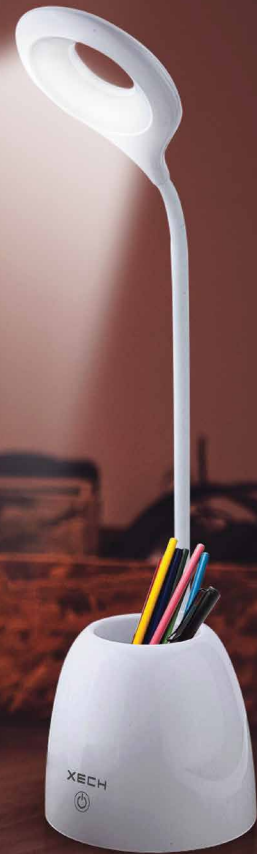

- Magnetic Force to Light

- Phone Holder

- 3W Wireless Speaker

XECH T2 ©

- Material: High Quality ABS
- Function: Desk Lamp/Pen Stand/Emergency Light
- Battery Type: Rechargeable Lithium Battery
- LED Lumens: 450 Lumens
- Working Time: 6-8 Hours
- Dimming Type: Long Press Power Button
- 360° Rotating Neck: Yes

- Energy-Saving

- Touch Switch

- Soft Light

- USB Charging

- Rechargeable Battery

MRP
₹999/-

XECH T2

- Material: High Quality ABS
- Battery Type: Rechargeable Lithium Battery
- LED Lumens: 200 Lumens
- Working Time: 6-8 Hours
- Dimming Type: 3 Modes through Touch Button
- 360° Rotating Neck: Yes

- Touch Lamp

- Emergency Light

- Pen Stand

- Plant Pot

MRP
₹1299/-

XECH T2 S

- Dimmable: Yes for Eye Protection
- Effective Wireless Range: 10 Meters
- Power Speaker: 5W
- Music Playing Time: 3 - 5 Hours
- Working Time: 6 - 8 Hours