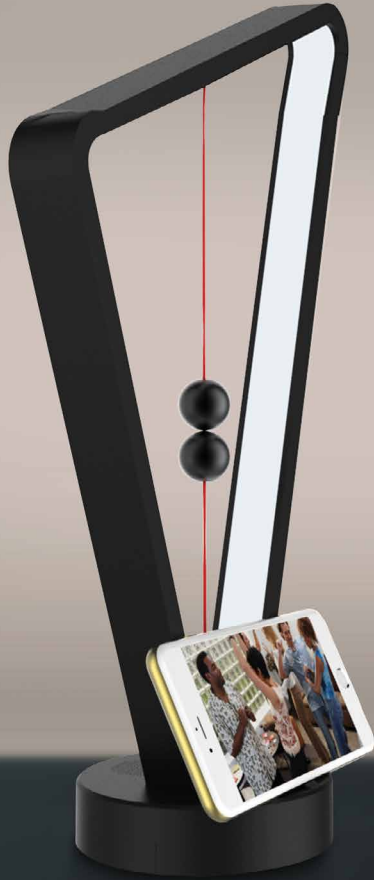

- Desk lamp with pen stand feature
- Best design with mobile holder
- 3 level brightness for night light
- Lights for good feel
- Ease of watching movies with mobile holder

- 3 Level Brightness
for Eye Protection

- Pen Stand

- USB Charging

- Touch Keys

- Eye-Protection

MRP
₹2499/-

XECH Asymmetrix

- Ease of watching movies with mobile holder
- Aesthetic design
- Micro USB input

- 3 Level Brightness

- Magnetic Force to Light

- Phone Holder

MRP
₹2499/-

MRP
₹3499/-

XECH Asymmetrix 5

- Ease of watching movies with mobile holder
- Aesthetic design
- Micro USB input
- Touch buttons for volume control

- 3 Level Brightness

- Magnetic Force to Light

- Phone Holder

- 3W Wireless Speaker

XECH T2 ©

- Material: High Quality ABS
- Function: Desk Lamp/Pen Stand/Emergency Light
- Battery Type: Rechargeable Lithium Battery
- LED Lumens: 450 Lumens
- Working Time: 6-8 Hours
- Dimming Type: Long Press Power Button
- 360° Rotating Neck: Yes