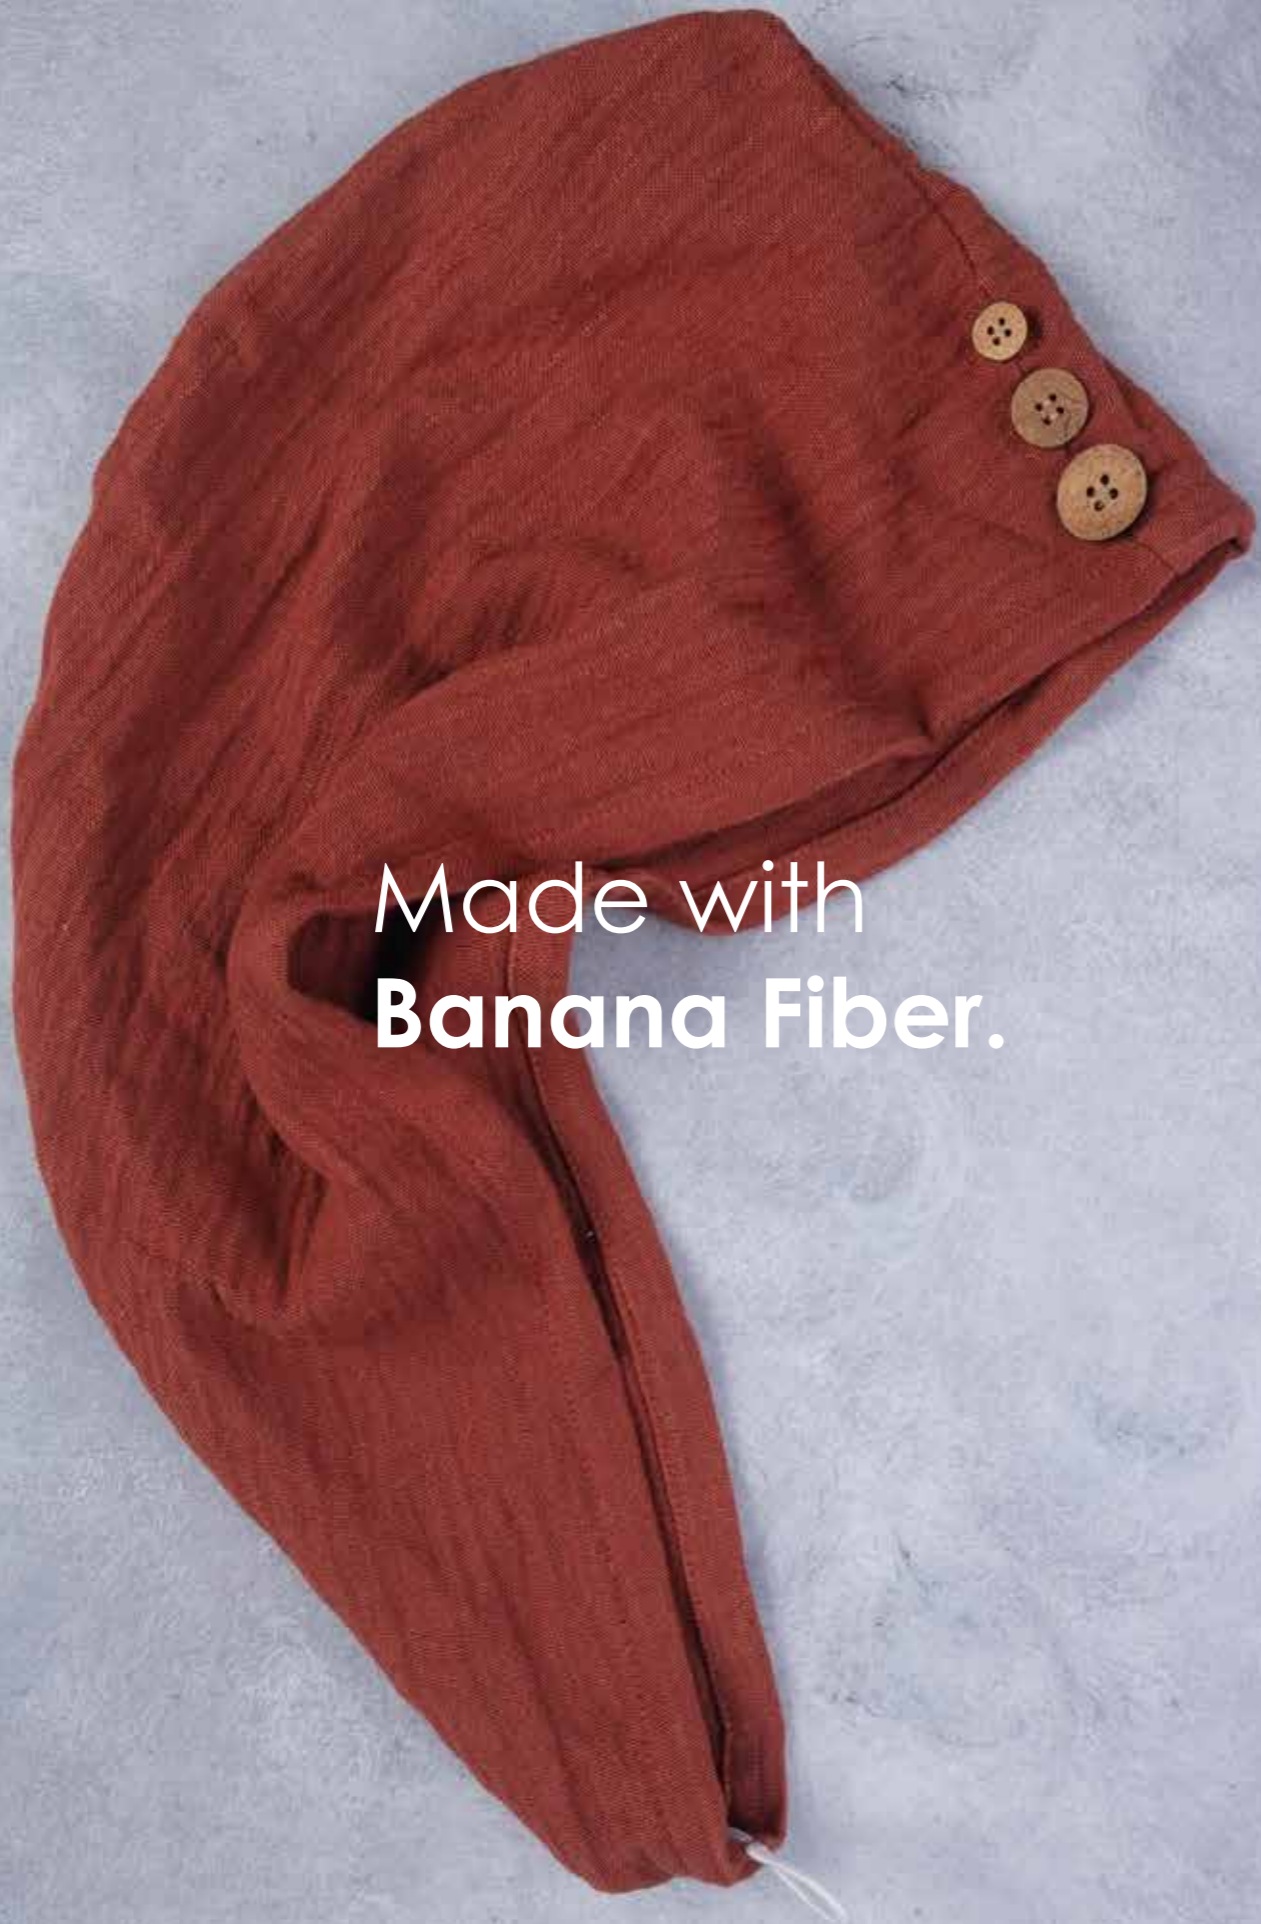

1
Charcoal

2
Chalk Blue

3
Coral

4
Pastel Green

BANANA HAIR TOWEL
Made along with Banana Viscose & Cotton
MRP : Rs. 599

Banana Hair Towel

Made with
Banana Fiber.

Banana Terry Hair Towel