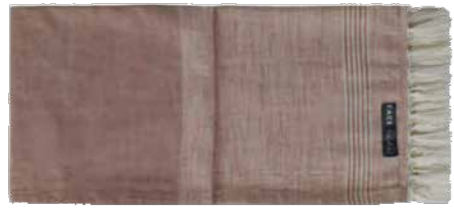

5
Mineral Blue

6
White

Luxury packaging

CANISTERS

BAMBOO SLUB TOWEL

Made along with Bamboo Viscose & Cotton

BATH TOWEL (75cm X 150cm)

Standard Packing : Rs. 1,099

Canister Packing : Rs. 1,349

1
Spicy Picante

2
Lilac

3
Forest Green

4
Ice Grey

5
Sierra Taupe

6
Denim blue

BAMBOO BASKET TOWELS