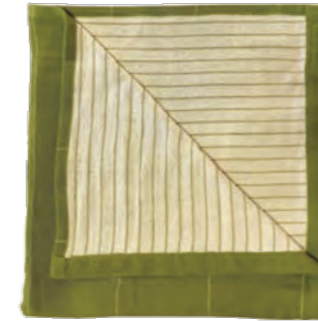

1
Aloe Green

2
Frost Grey

3
Apricot Brandy

4
Sunset Gold

ALOE VERA TOWELS

Made along with Aloe Vera Viscose & Cotton

SET OF 2
HAND TOWEL (45cm X 60cm)
Standard Packing : Rs. 899

SET OF 4
FACE TOWEL (45cm X 45cm)
Standard Packing : Rs. 999